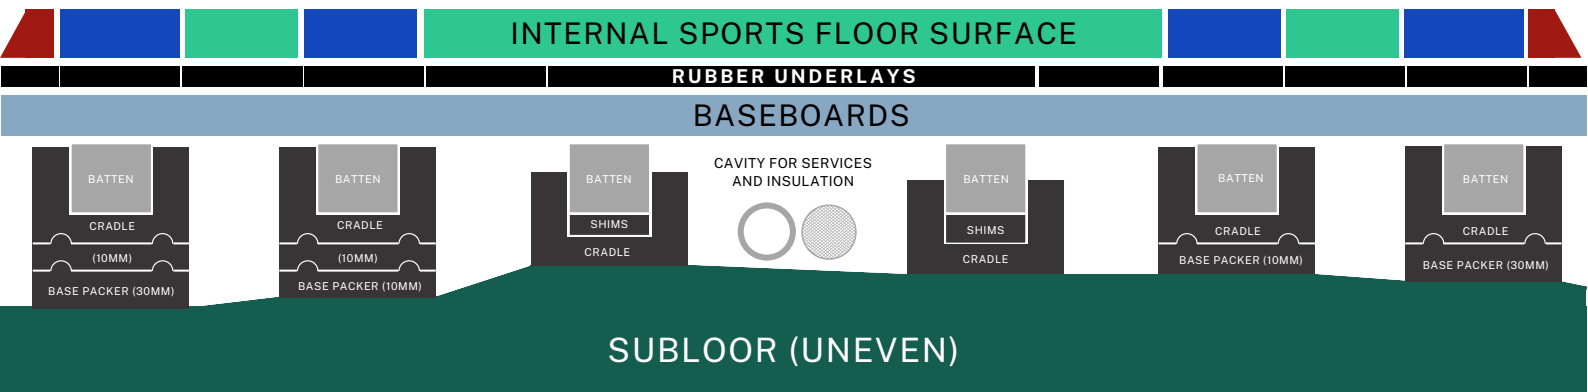

The base of the system
Varies from 35mm - 60mm

BASE PACKERS

To adjust floor heights
10mm and 30mm variations

SHIMS

For micro-leveling
2mm and 5mm variations

INTERNAL SPORTS FLOOR SURFACE

Finished Floor Surface
11mm thick

RUBBER UNDERLAYS

Acoustics & Impact
3.5mm thick

NOTE

The FlexiSport Internal Sports Floor Surface can be used with or without the InstaCradle subfloor system.

LOAD BEARING

The Cradle system is designed to take a **uniformly distributed load of 5kN = 509kg**. This load can be increased because of the system flexibility.