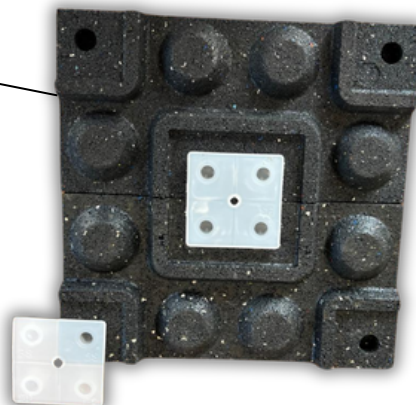

RUBBER GYM TILES

Great shock absorption

Excellent acoustics

Stable & durable

No wet adhesives

Several colour options

Modular system

Reusable & recyclable

Lightweight

Profiled Underside
for less weight, better acoustics & impact absorption.

Plastic Clip Lock System
enables easy assembling & disassembling.

Top side

Underside

**THE FLOORING
CONNECTION (PTY) LTD**