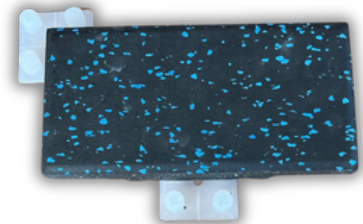

RUBBER GYM TILES

Great shock absorption

Excellent acoustics

Stable & durable

No wet adhesives

Several colour options

Modular system

Reusable & recyclable

Lightweight

Profiled Underside
for less weight, better acoustics & impact absorption.

Plastic Clip Lock System
enables easy assembling & disassembling.

Top side

Underside

**THE FLOORING
CONNECTION (PTY) LTD**