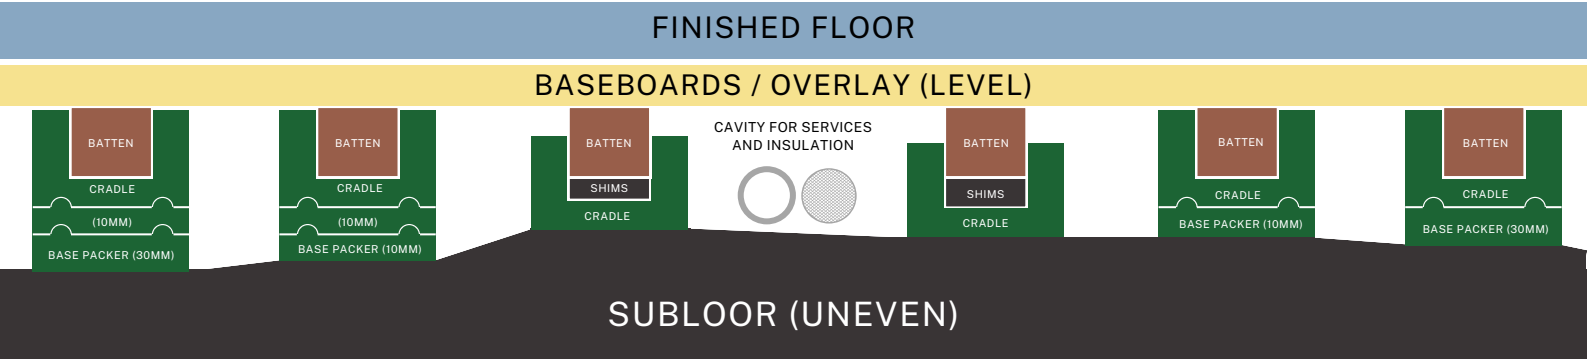

Here's how it works...

INSTACRADLES

The base of the system
Varies from 35mm - 60mm

BASE PACKERS

To adjust floor heights
10mm and 30mm variations

SHIMS

For micro-leveling
2mm and 5mm variations

The Cradle system is designed to take a **uniformly distributed load of 5kN = 509kg**. This load can be increased because of the system flexibility.