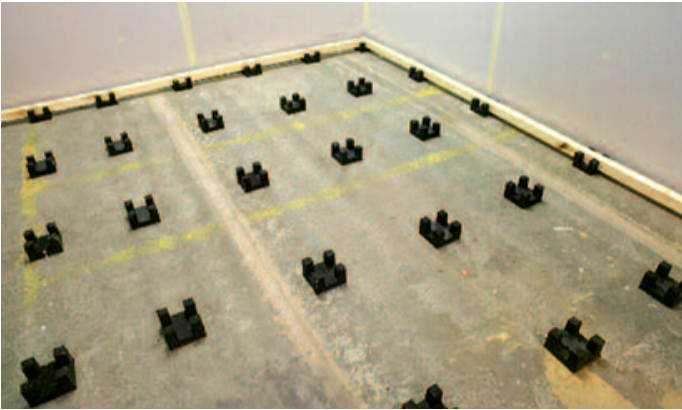

Floating system

On-site levelling

Excellent acoustics

Creates a cavity for services

60

Year guarantee

The system is designed to be easy to install and maintain.

Fast, simple & clean

Here's how it works...

INSTACRADLES

The base of the system
Varies from 35mm - 60mm

BASE PACKERS

To adjust floor heights
10mm and 30mm variations

SHIMS

For micro-leveling
2mm and 5mm variations

The Cradle system is designed to take a **uniformly distributed load of 5kN = 509kg**. This load can be increased because of the system flexibility.