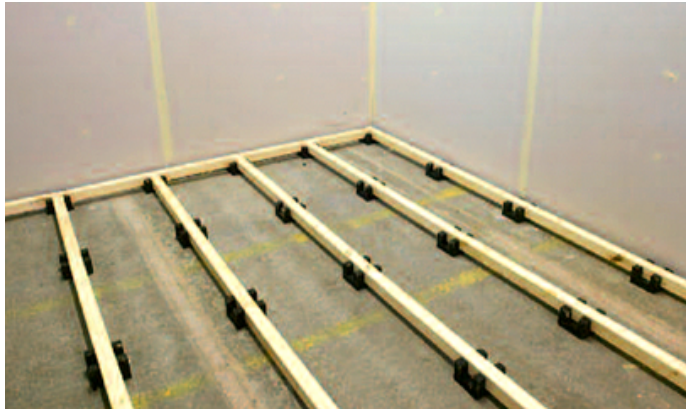

Here's how it works...

INSTACRADLES

The base of the system
Varies from 35mm - 60mm

BASE PACKERS

To adjust floor heights
10mm and 30mm variations

SHIMS

For micro-leveling
2mm and 5mm variations

The Cradle system is designed to take a **uniformly distributed load of 5kN = 509kg**. This load can be increased because of the system flexibility.

Note how the system creates space for subfloor insulation.

InstaCradles are perfect for any environment

Private homes

Theatres & stages

Healthcare facilities

Retail and hospitality

Sports halls & gyms

Outside decking