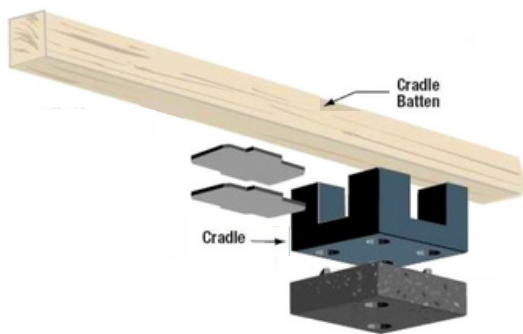

InstaCradles are perfect for any environment

Private homes

Theatres & stages

Healthcare facilities

Retail and hospitality

Sports halls & gyms

Outside decking